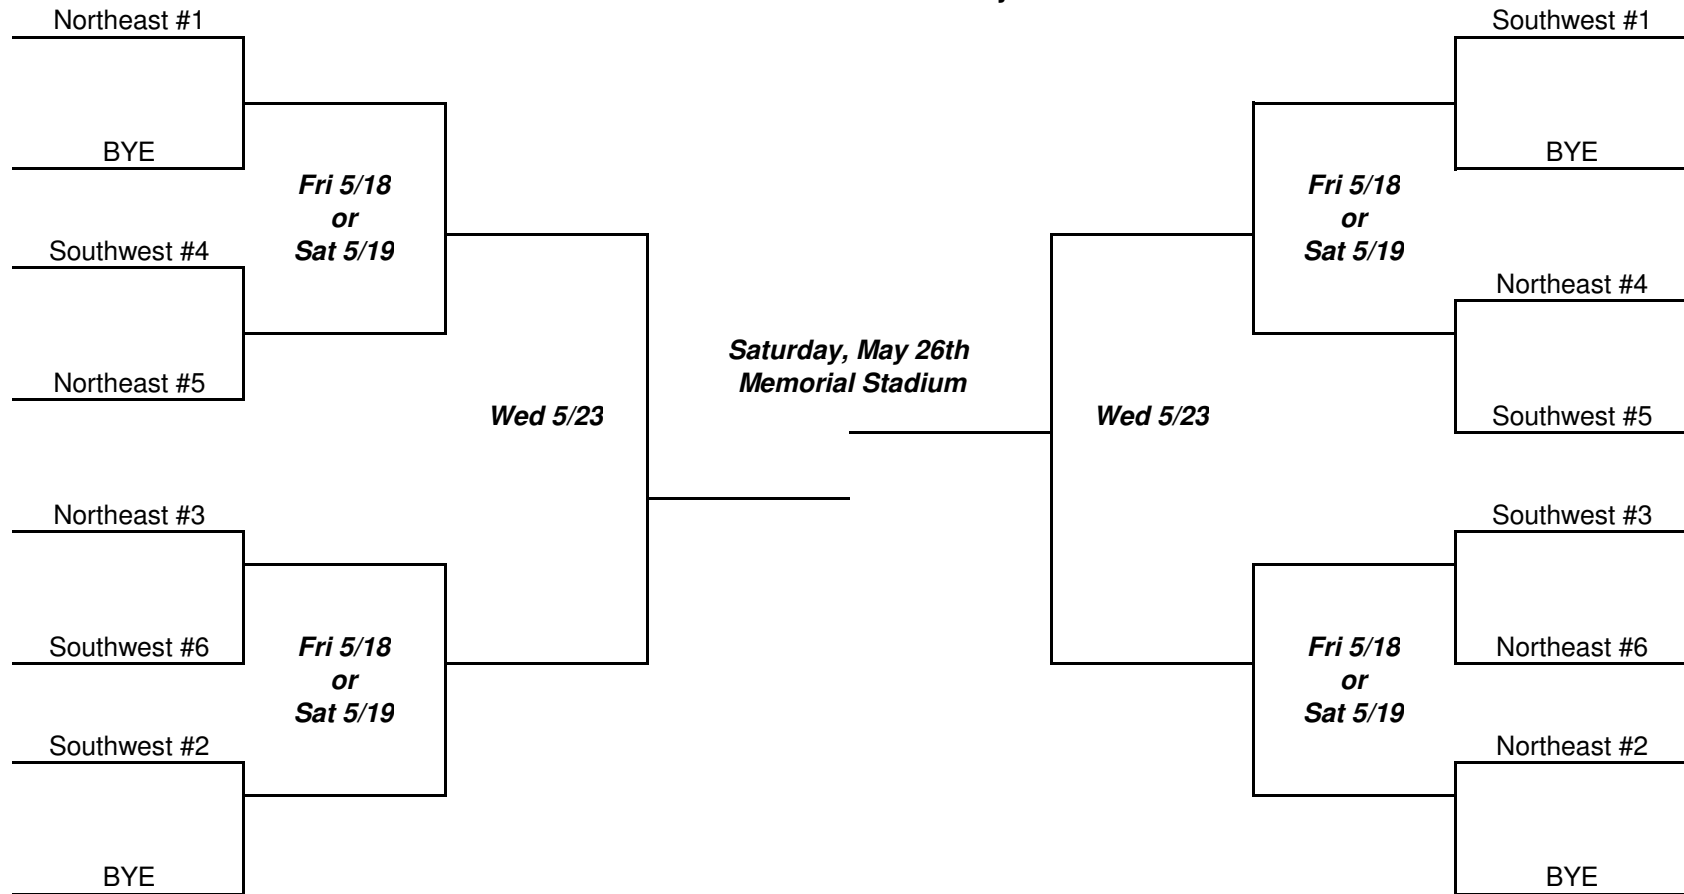

2012 WHSBLA Division I Playoffs

First Round
Tue 5/15
or
Wed 5/16

First Round
Tue 5/15
or
Wed 5/16