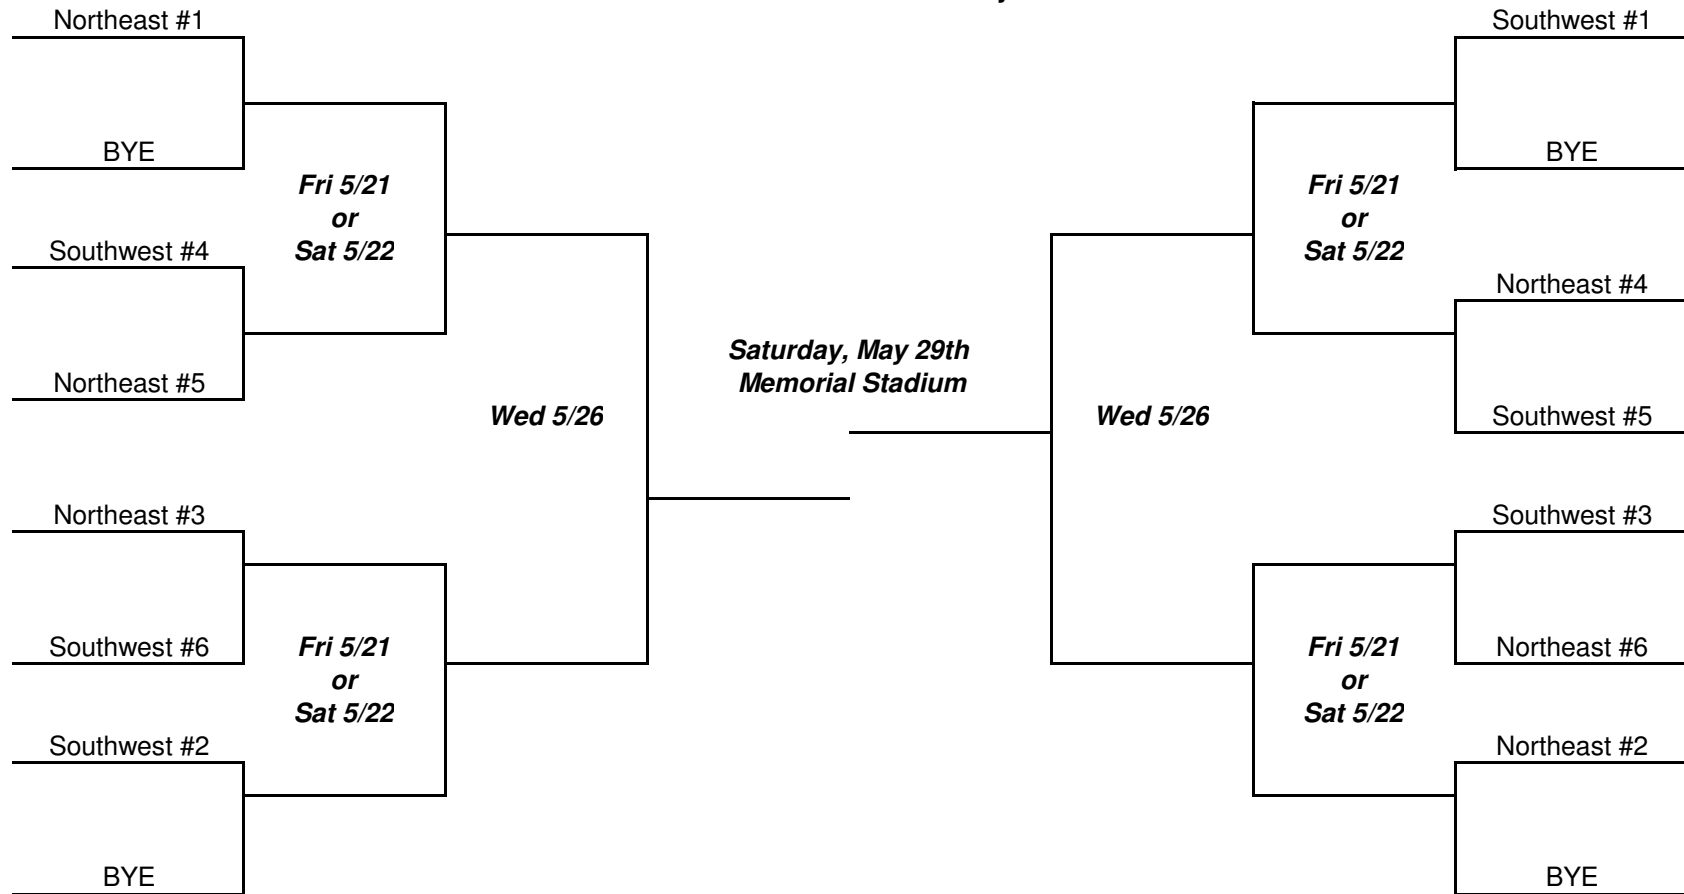

2010 WHSBLA Division I Playoffs

First Round
Tue 5/18
or
Wed 5/19

First Round
Tue 5/18
or
Wed 5/19